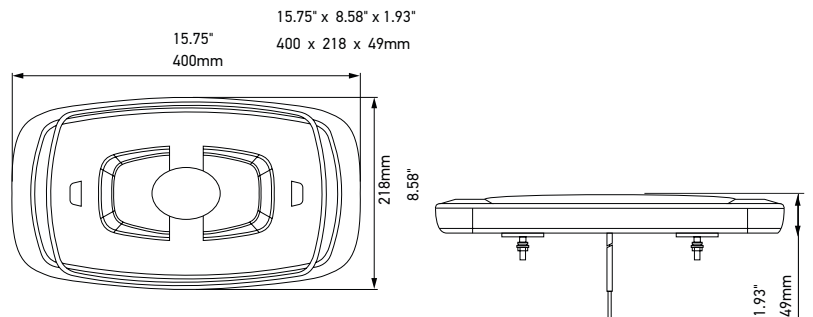

PRODUCT FEATURES

The new powerful LED Mini Lightbars generate an intensive 360°-degree warning signal and are suitable for various applications.

Both sizes of the lightbar offer different design and mounting options and combine a flashing and rotating signal in one product. The Micro and Mini Lightbars are available with either a clear or amber lens, whereby the built-in LEDs and thus also the warning signal for both design variants are amber.

Depending on the mounting variant, the flat roofbars can be mounted with a bracket or a magnet and are suitable for both 12 and 24 V systems.

TECHNICAL DETAILS

Technical data

	10" Mini Lightbar	16" Mini Lightbar
Operating voltage	10–30 V	
Current consumption	6.2 A (12 V) 2.9 A (24 V)	6.1 A (12 V) 2.8 A (24 V)
Power consumption	66–72 W	max. 70 W
Dome and Housing	Polycarbonate	
Connection	500 mm cable (fixed version), 2,500 mm cable (magnet version)	
Light function	Flashing, rotating	
Light source	LED	
Weight	691 g	1,300 g
Temperature range	-40°C to +65°C	
Polarity reversal protection	Yes	
Protection class	IP6X, IPX4K, IP X9K	
EMC protection	ECE-R10, CISPR 25 class 3	
Homologation	SAE J845 Class 1	

Dimensional sketches

10" Mini Lightbar

16" Mini Lightbar

RANGE OVERVIEW

10" Mini Lightbar

**Amber light,
Clear lens**

**Amber light,
Amber lens**

**Amber/White light,
Clear lens**