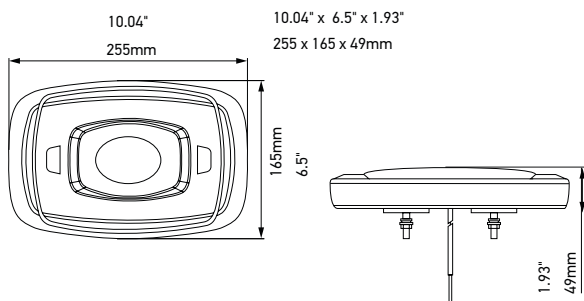

PRODUCT FEATURES

The new powerful LED Mini Lightbars generate an intensive 360°-degree warning signal and are suitable for various applications.

Both sizes of the lightbar offer different design and mounting options and combine a flashing and rotating signal in one product. The Micro and Mini Lightbars are available with either a clear or amber lens, whereby the built-in LEDs and thus also the warning signal for both design variants are amber.

Depending on the mounting variant, the flat roofbars can be mounted with a bracket or a magnet and are suitable for both 12 and 24 V systems.

TECHNICAL DETAILS

Technical data

	10" Mini Lightbar	16" Mini Lightbar
Operating voltage	10–30 V	
Current consumption	6.2 A (12 V) 2.9 A (24 V)	6.1 A (12 V) 2.8 A (24 V)
Power consumption	66–72 W	max. 70 W
Dome and Housing	Polycarbonate	
Connection	500 mm cable (fixed version), 2,500 mm cable (magnet version)	
Light function	Flashing, rotating	
Light source	LED	
Weight	691 g	1,300 g
Temperature range	-40°C to +65°C	
Polarity reversal protection	Yes	
Protection class	IP6X, IPX4K, IP X9K	
EMC protection	ECE-R10, CISPR 25 class 3	
Homologation	SAE J845 Class 1	

Dimensional sketches

10" Mini Lightbar

16" Mini Lightbar

RANGE OVERVIEW

10" Mini Lightbar

**Amber light,
Clear lens**

**Amber light,
Amber lens**

**Amber/White light,
Clear lens**